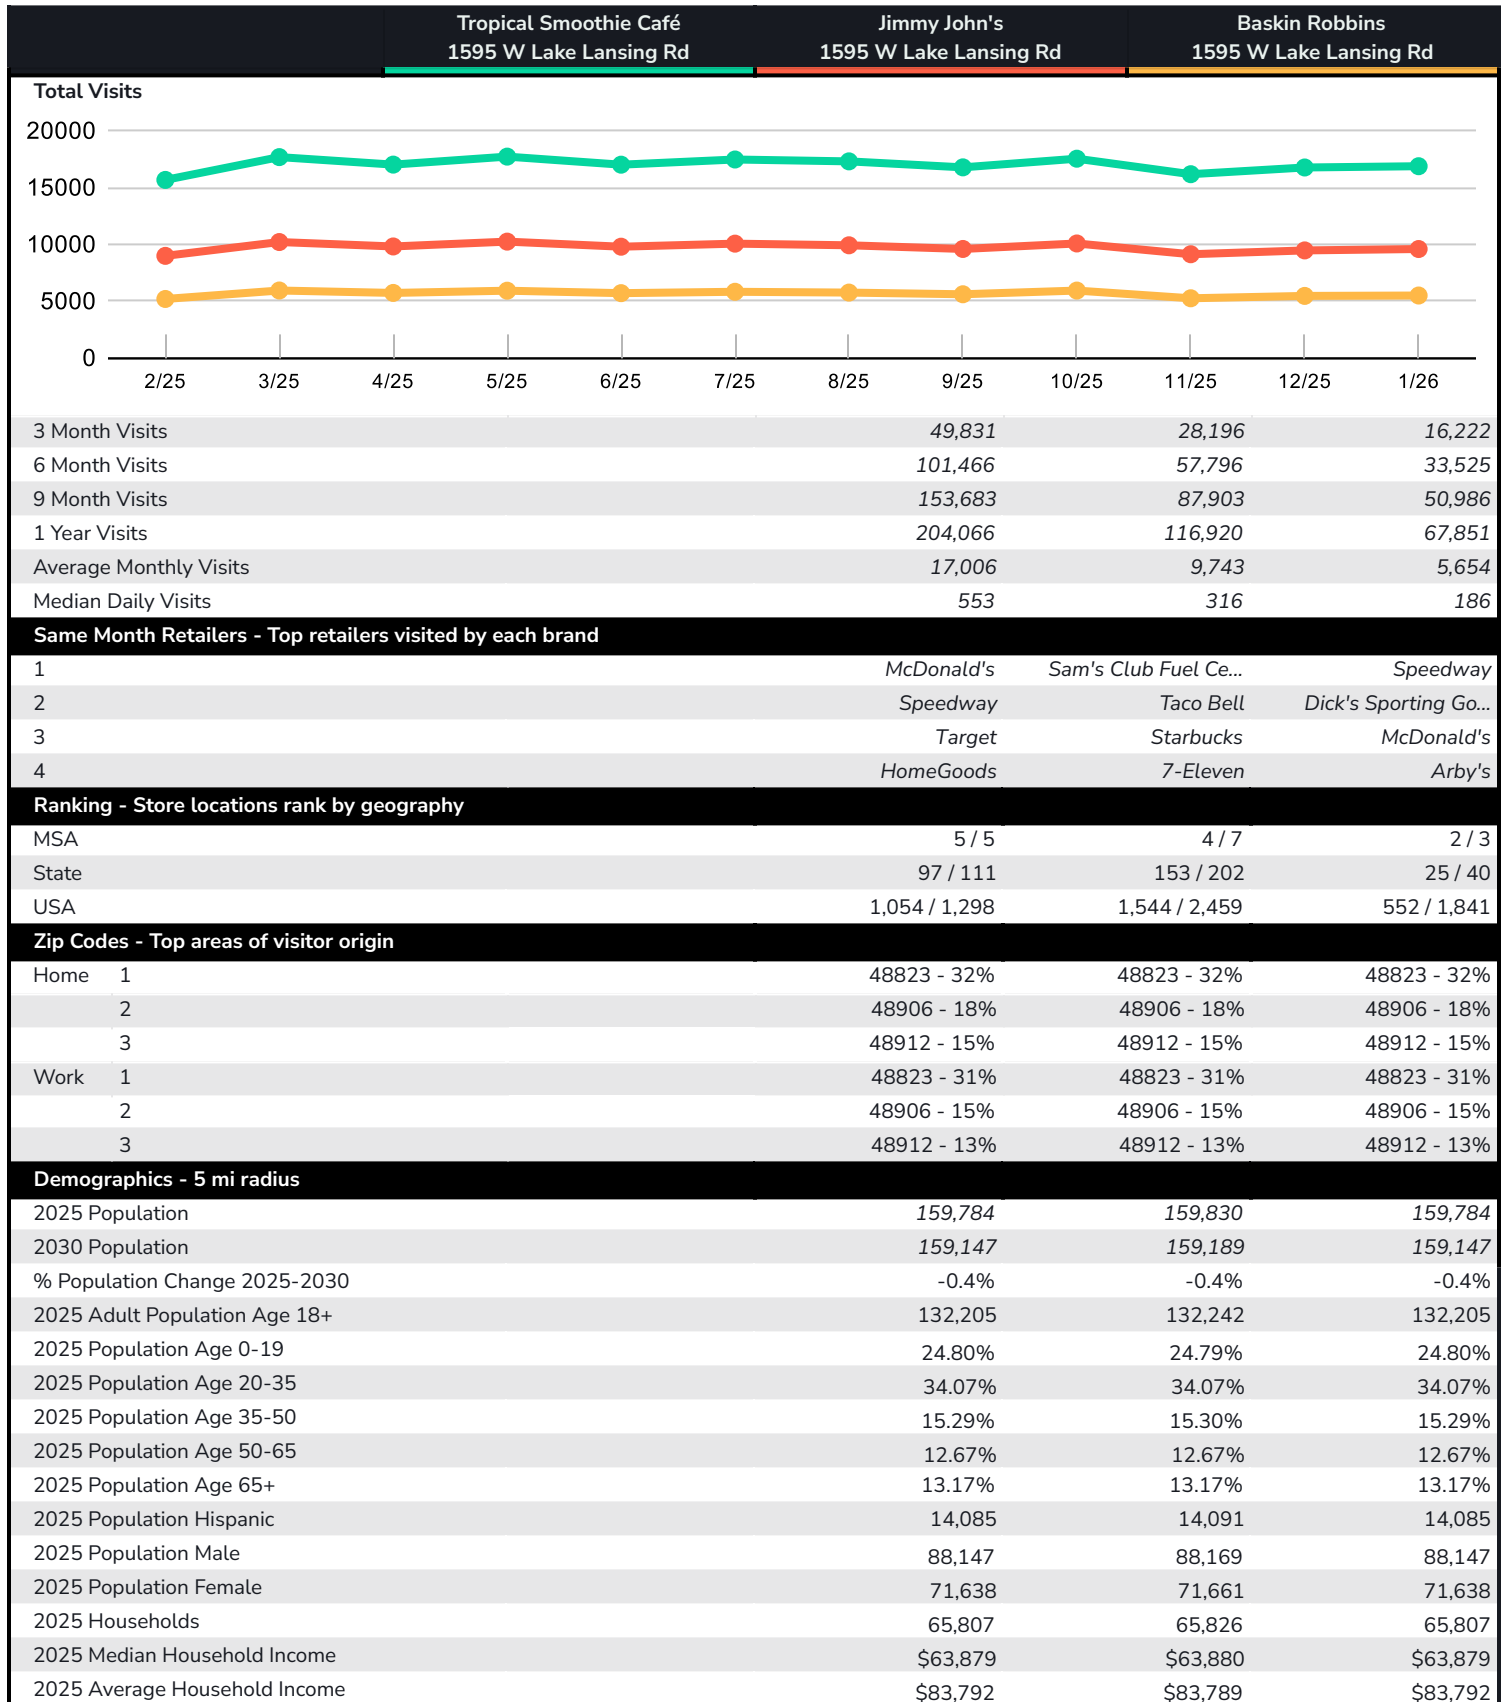

Mobile Data Report

2010 - 2020 Census, 2025 Estimates with 2030 Projections
 Calculated using Weighted Block Centroid from Block Groups
 Mobile Data as of 1-2026

Tropical Smoothie Café - 1595 W Lake Lansing Rd